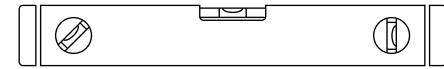

1

2

3

- ▷|| Play / Pause
  - Press
- Join multiroom experience
  -  Press and hold
- < > Next / previous
  - Press
- + Volume
  - Press or swipe along the line 
-     Favourites
  - Press

⏻ Standby

🎤/🚫 Microphone