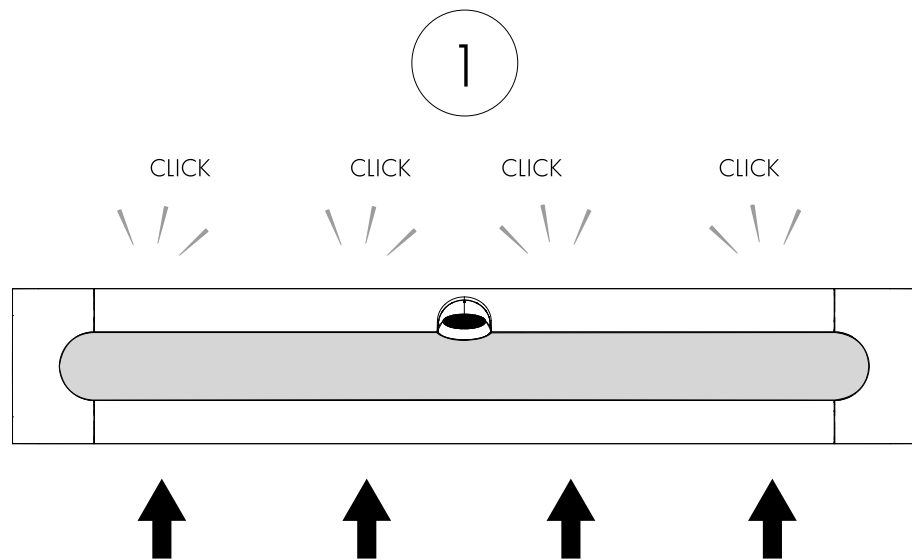

1

2

3

- ▷|| Play / Pause
  - Press
- Join multiroom experience
  -  Press and hold
- < > Next / previous
  - Press
- + Volume
  - Press or swipe along the line 
-     Favourites
  - Press

⏻ Standby

🎤/🚫 Microphone

⚙️ Connectivity / Setup

Bluetooth pairing

Wi-Fi network setup

• Press to switch on/off

▬ Slide between mute/unmute

• Press to reconnect Bluetooth

• — Press and hold (1.5 seconds)

• — Press and hold (8 seconds)