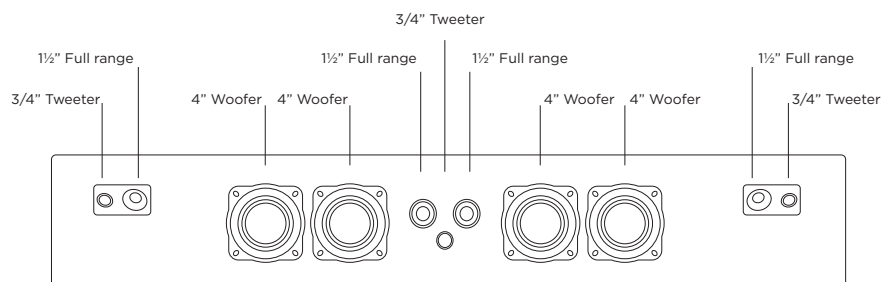

WHY YOU'LL LOVE IT

-  Soundbar as interior design.
-  Powerful room filling sound.
-  Integrated music and multiroom capabilities.

BASIC

Product dimensions

Weight

8 kg

Placement

Wall or table/shelf

TECHNICAL

Cabinet principle

Closed boxes

Power amplifiers

4 x 50 W class D for Bass driver
4 x 50 W class D for Midrange driver
3 x 50 W class D for Tweeter driver

11 Speaker drivers

Multiroom

Apple AirPlay
Google Cast
Beolink Multiroom support including
Touch to Join