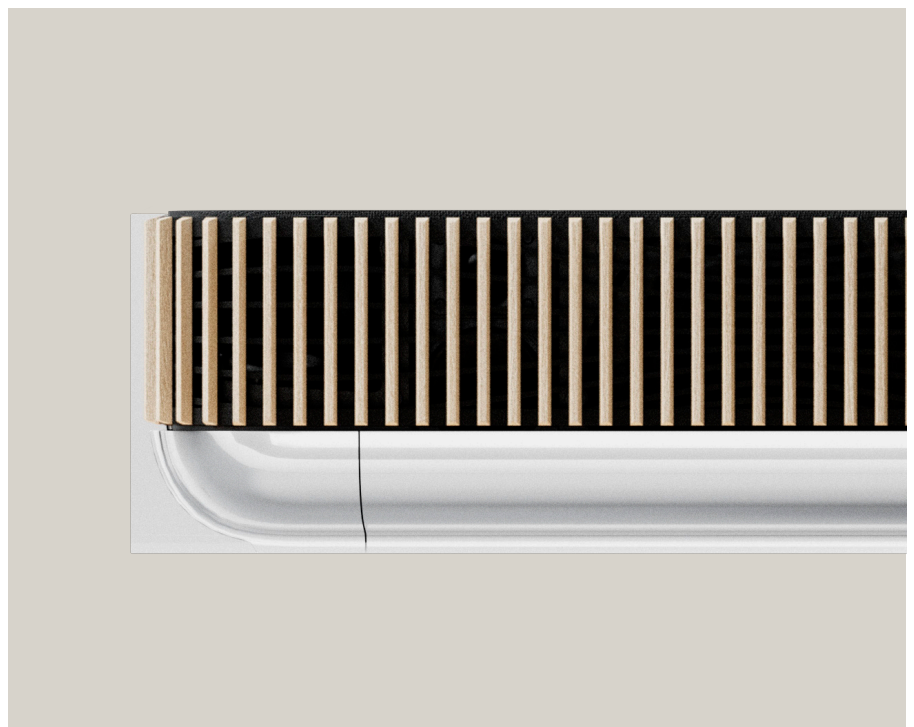

Why you'll love it

- Sound that surrounds
- All beauty. No clutter
- For generations to come