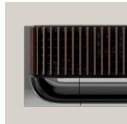

FRAME

Black Anthracite
aluminium

SPEAKER COVER

Dark oak