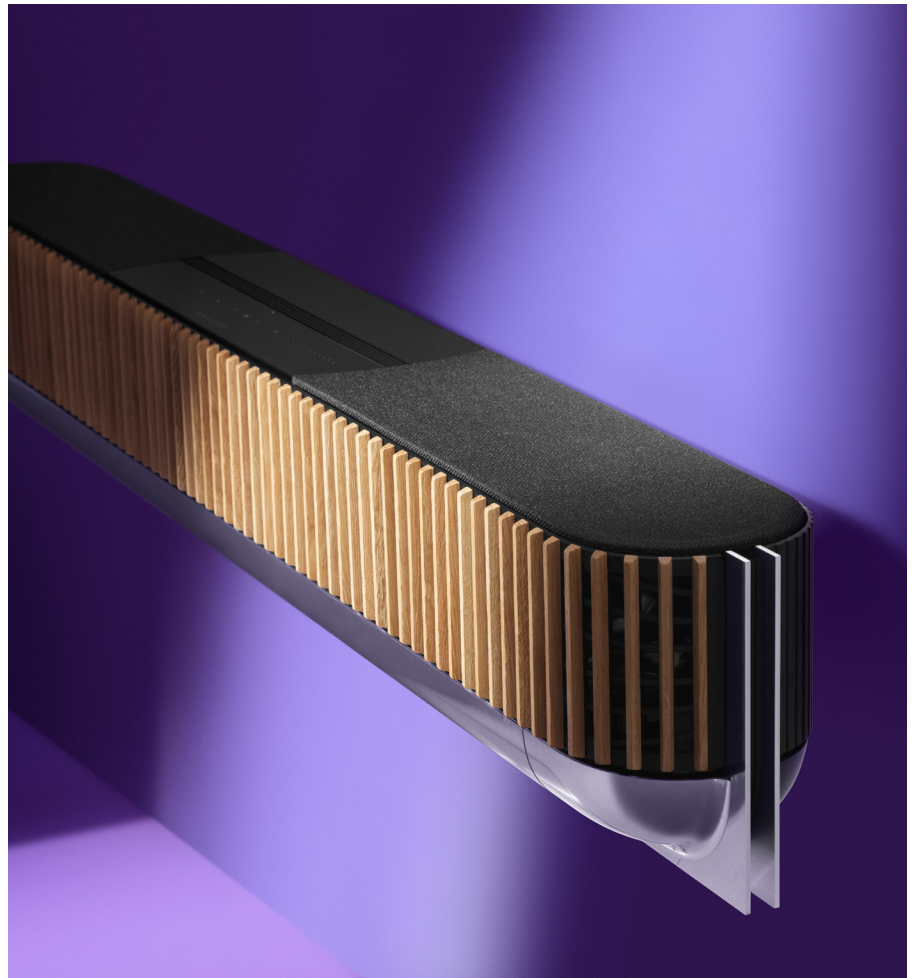

A new vision for sound

Beosound Theatre reinvents what the home cinema experience can be. All the power, clarity and immersion of a multi-speaker setup. But from one beautiful soundbar that slots in seamlessly with any screen.

No black boxes, no cable clutter. Four patent-pending acoustic innovations in one sleek soundbar envelop you in sound from every angle.

Made with materials as beautiful as they are durable, Beosound Theatre is made to last for generations.

Make every movie an unmissable cinematic event.