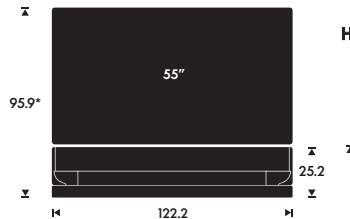

MOTORISED WALL BRACKET

*Height depends on TV model