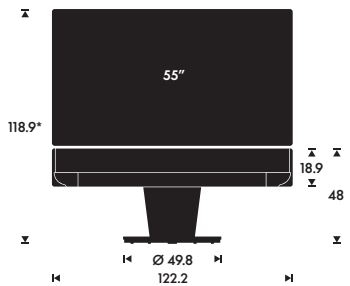

MOTORISED FLOOR STAND