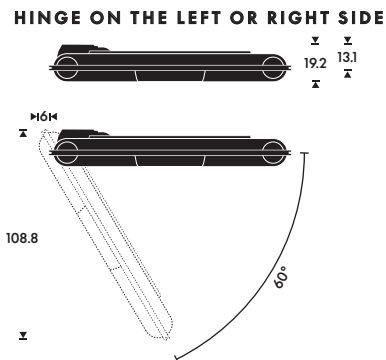

**WEIGHT**

Table stand incl LG G3 TV:  
49 kg

Motorised floor stand incl. LG G3 TV:  
69 kg

Motorised wall bracket incl. LG G3 TV:  
62 kg

**MOTORISED FLOOR STAND**

The maximum turning angle is +/- 35 degrees. It requires 9 cm distance from wall.

If the rear part of the floor stand is placed against the wall, the screen can be turned: +/-18 degrees.

**Product Dimensions**

**TABLE STAND**

**MOTORISED FLOOR STAND**

**MOTORISED WALL BRACKET**

\*Height depends on TV model