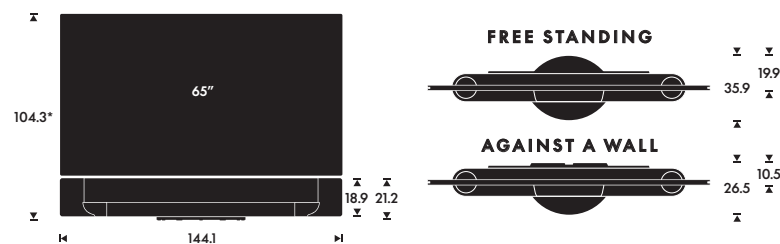

Basic

BEOVISION THEATRE 65"

PLACEMENT OPTIONS

- Table stand
- Motorised floor stand
- Motorised wall bracket

WEIGHT

Table stand incl LG G3 TV:
53 kg

Motorised floor stand incl. LG G3 TV:
73 kg

Motorised wall bracket incl. LG G3 TV:
68 kg

MOTORISED FLOOR STAND

The maximum turning angle is +/- 35 degrees. It requires 14 cm distance from wall.

If the rear part of the floor stand is placed against the wall, the screen can be turned: +/-18 degrees.

Product Dimensions

TABLE STAND