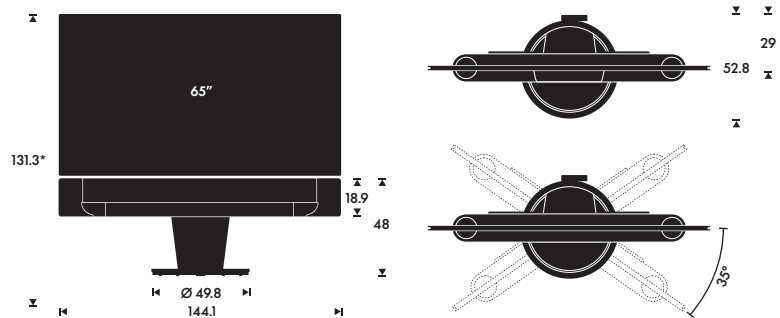

MOTORISED FLOOR STAND