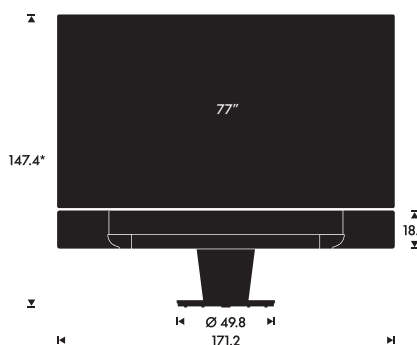

MOTORISED FLOOR STAND