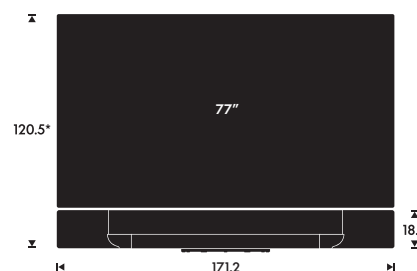

Basic

BEOVISION THEATRE 77"

PLACEMENT OPTIONS

- Table stand
- Motorised floor stand
- Motorised wall bracket

WEIGHT

Table stand incl LG G3 TV:
66 kg

Motorised floor stand incl. LG G3 TV:
87 kg

Motorised wall bracket incl. LG G3 TV:
85 kg

MOTORISED FLOOR STAND

The maximum turning angle is +/- 35 degrees. It requires 22 cm distance from wall.

If the rear part of the floor stand is placed against the wall, the screen can be turned: +/-15 degrees.

Product Dimensions

TABLE STAND