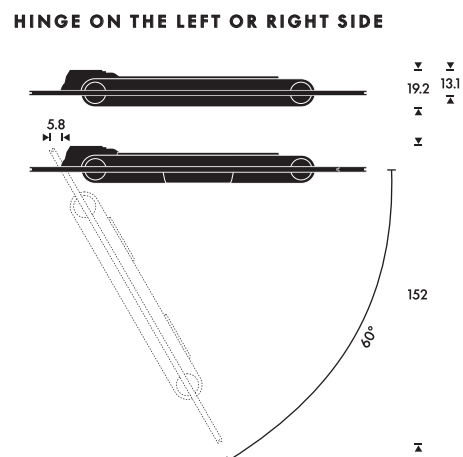

#### MOTORISED WALL BRACKET

\*Height depends on TV model

**Basic**

**BEOVISION THEATRE 77"**

**PLACEMENT OPTIONS**

- Table stand
- Motorised floor stand
- Motorised wall bracket

**WEIGHT**

Table stand incl LG G3 TV:  
66 kg

Motorised floor stand incl. LG G3 TV:  
87 kg

Motorised wall bracket incl. LG G3 TV:  
85 kg

**MOTORISED FLOOR STAND**

The maximum turning angle is +/- 35 degrees. It requires 22 cm distance from wall.

If the rear part of the floor stand is placed against the wall, the screen can be turned: +/-15 degrees.

**Product Dimensions**

**TABLE STAND**

**MOTORISED FLOOR STAND**

**MOTORISED WALL BRACKET**

\*Height depends on TV model

**FRAME**

Silver aluminium

**SPEAKER COVER**