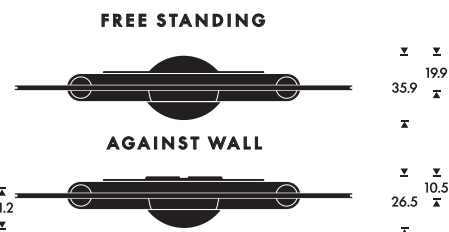

Basic

BEOVISION THEATRE 77"

PLACEMENT OPTIONS

- Table stand
- Motorised floor stand
- Motorised wall bracket

WEIGHT

Table stand incl LG G3 TV:
66 kg

Motorised floor stand incl. LG G3 TV:
87 kg

Motorised wall bracket incl. LG G3 TV:
85 kg

MOTORISED FLOOR STAND

The maximum turning angle is +/- 35 degrees. It requires 22 cm distance from wall.

If the rear part of the floor stand is placed against the wall, the screen can be turned: +/-15 degrees.

Product Dimensions

TABLE STAND