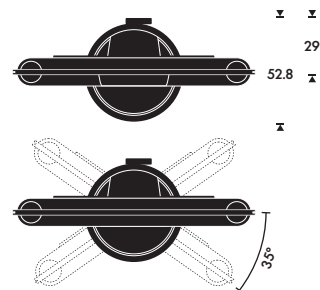

MOTORISED FLOOR STAND