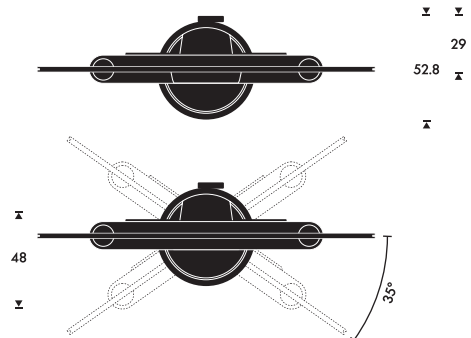

MOTORISED FLOOR STAND