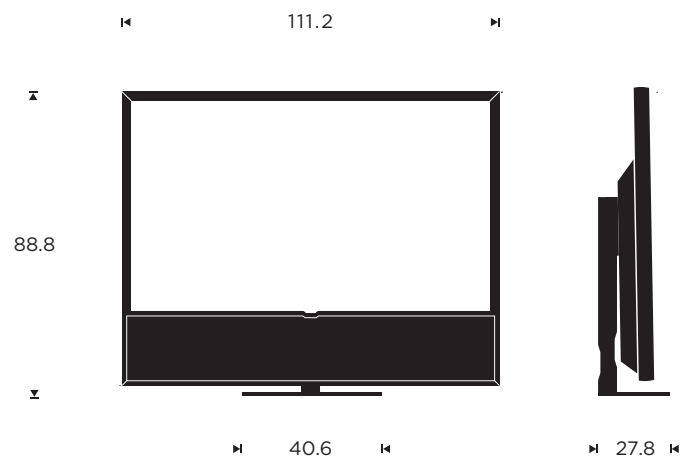

**Designer**

Bang & Olufsen

MEASUREMENTS

Floor stand

Wall mounted

Table stand

MEASUREMENTS

Floor stand