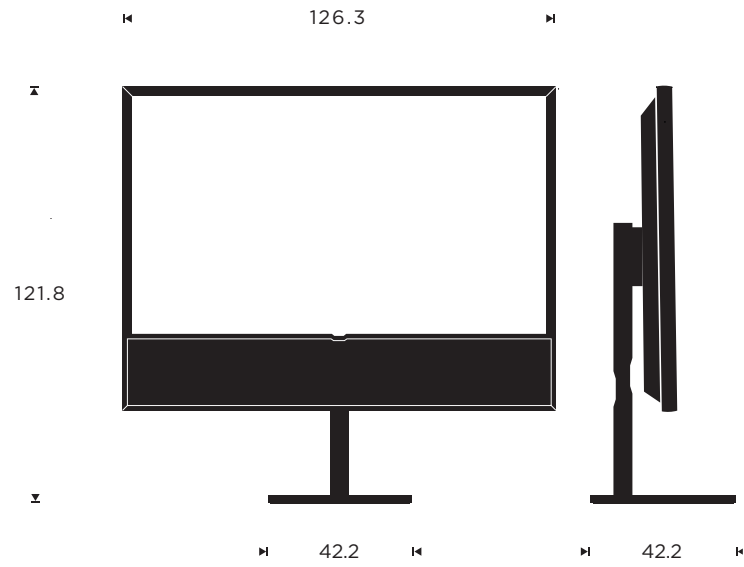

**Designer**

Bang & Olufsen

MEASUREMENTS

Floor stand

Wall mounted

Table stand

MEASUREMENTS

Floor stand