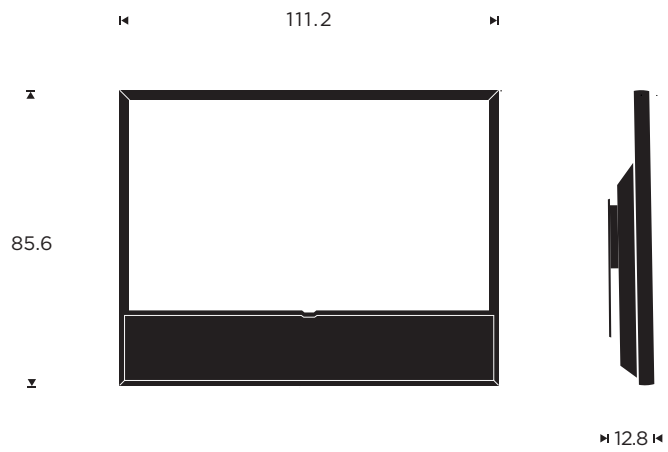

**Designer**

Bang & Olufsen

MEASUREMENTS

Floor stand

Wall mounted

Table stand

MEASUREMENTS

Floor stand