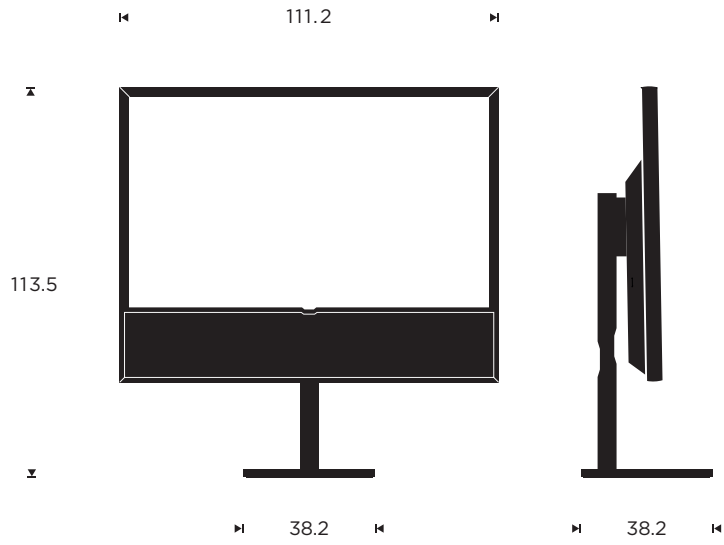

**Designer**

Bang & Olufsen

MEASUREMENTS

Floor stand

Wall mounted

Table stand

MEASUREMENTS

Floor stand