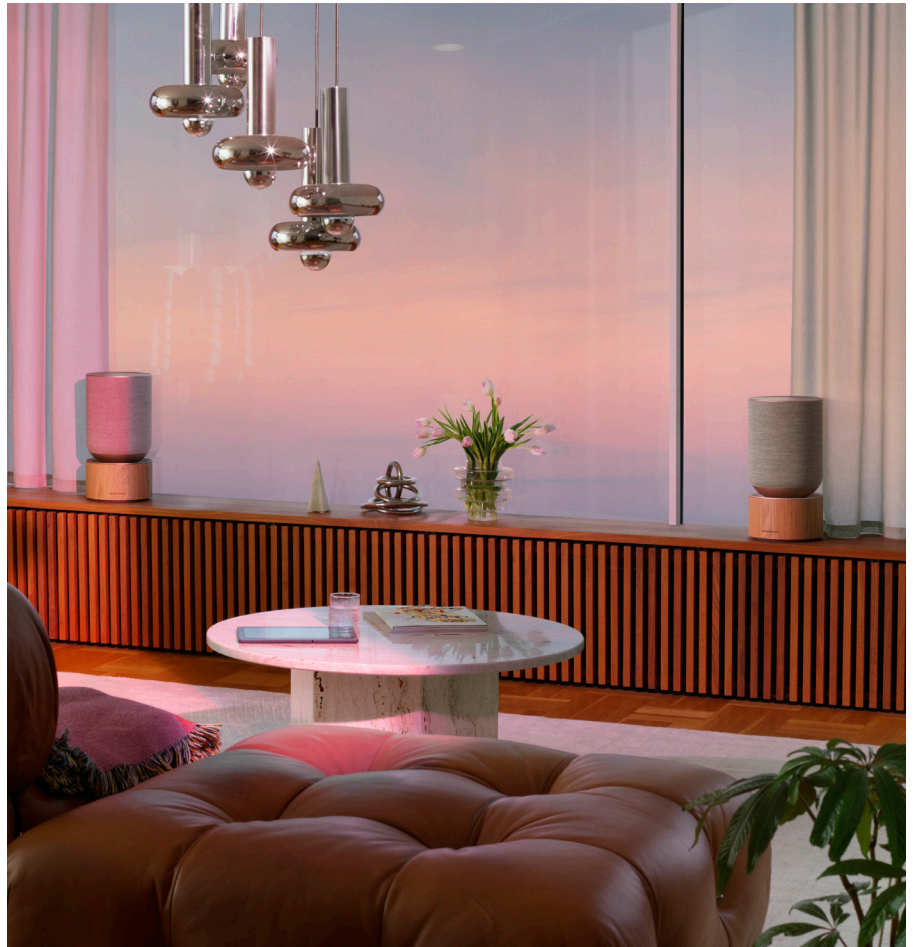

Beauty from every angle

A minimalist speaker that maximises your music experience: Beosound Balance is an award-winner for a reason. The simplicity of its design, rooted in Scandinavian minimalism, contrasts strongly with its raw, high-performing sound. It plays out your favourite music in every direction, in any room.

Built-in proximity sensors welcome you by lighting up the controls when you're close by, otherwise leaving only the sleek aluminium surface visible.