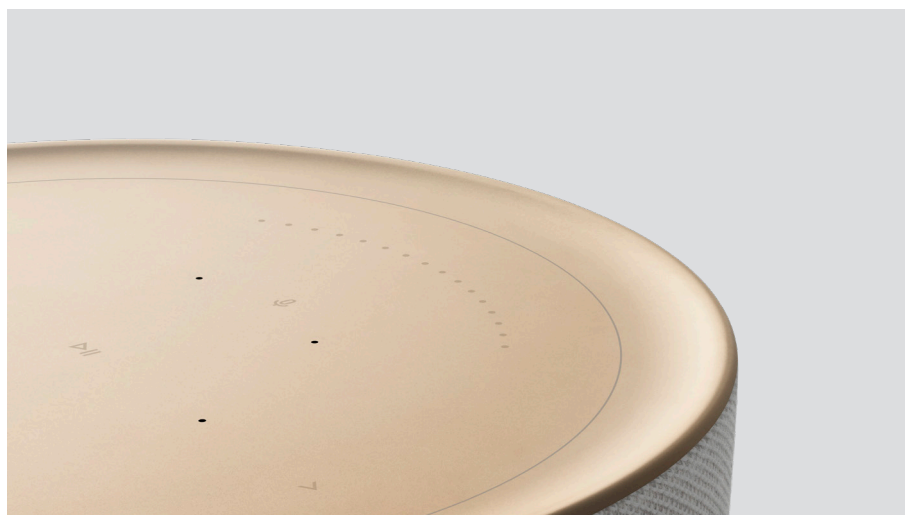

Natural

COVER
Sand knitted fabric

BASE
Natural oak

GRILL AND TOP PLATE
Gold Tone aluminium

Black

COVER
Anthracite knitted fabric

BASE
Black oak

GRILL AND TOP PLATE
Black aluminium

Gold Tone

COVER
White knitted fabric

BASE
Carrara marble

GRILL AND TOP PLATE
Gold Tone aluminium