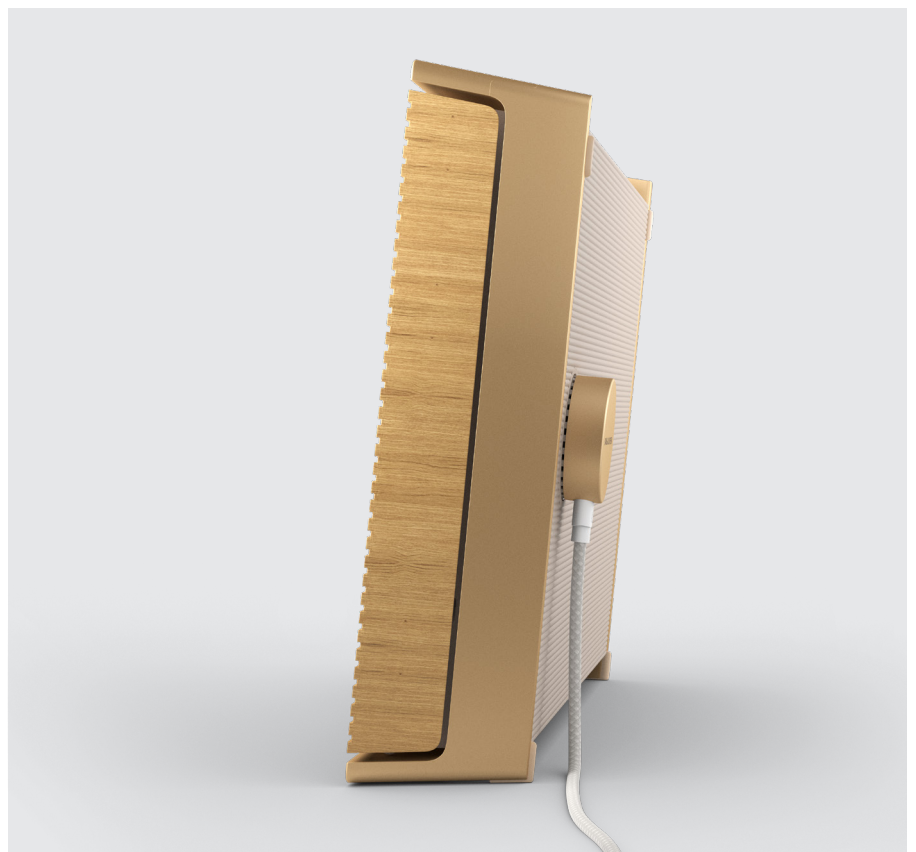

Superior sound that's made to move

Any room. Any position. Any moment. Beosound Level lets you move with your music in new ways at home, without ever compromising on sound quality. Place it on its side, on its back, or hang it on the wall. Enjoy a flawless listening experience in beautiful, portable form.

Natural aluminium

Gold tone

COVER

Light oak

FRAME

Gold Tone aluminium

Product Description

A portable WiFi home speaker

Copy Blocks

5 WORDS:

A powerful, portable WiFi speaker.

10 WORDS:

A powerful, portable WiFi speaker that delivers superior sound – always.

25 WORDS:

A portable WiFi speaker that delivers superior sound – always. Beosound Level adapts to its position and environment for a flawless listening experience anywhere at home.

50 WORDS:

A portable WiFi speaker that delivers superior sound – always. Beosound Level adapts to its position and environment for a flawless listening experience anywhere at home. Place it on its side, its back, or hang it on the wall: the minimal design is as flexible as you need it to be.